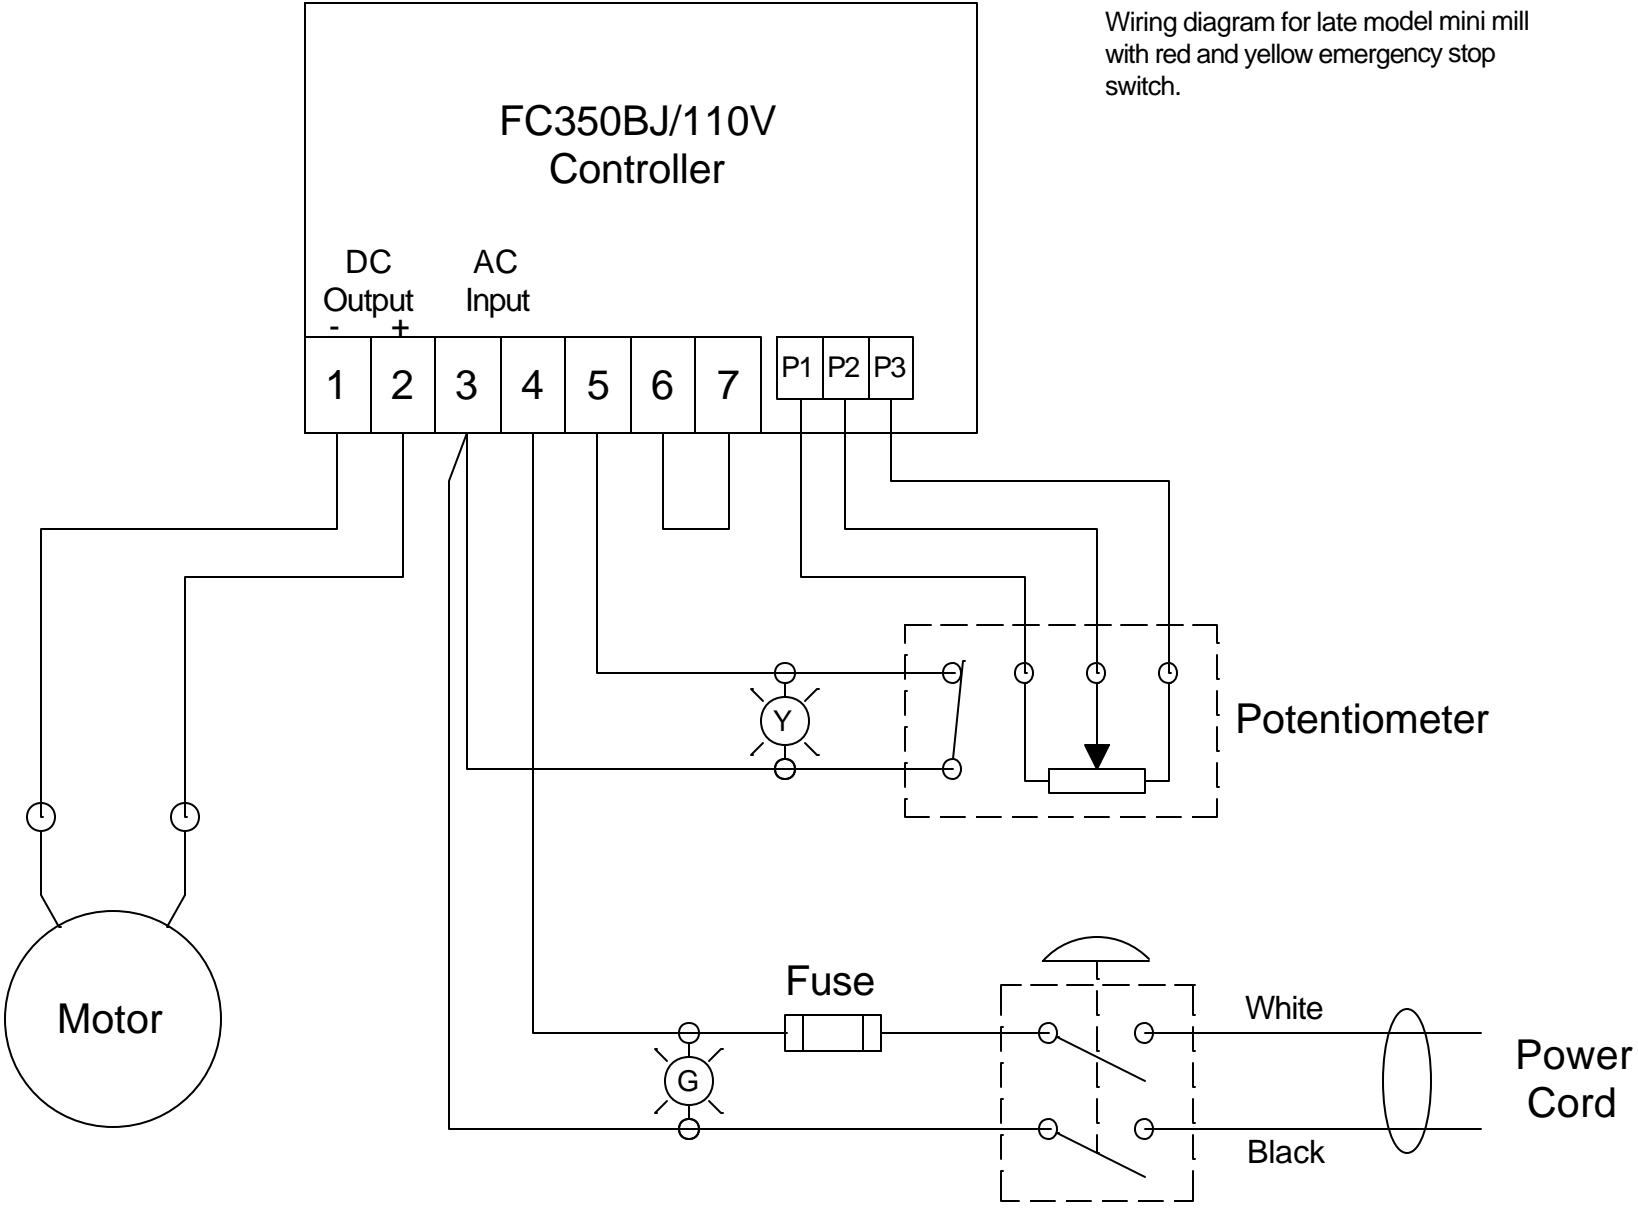

Wiring diagram for late model mini mill with red and yellow emergency stop switch.

LittleMachineShop.com		
<small>© 2005 LittleMachineShop.com. All rights reserved.</small>		
Wiring Diagram, Mini Mill		
Revision 0	2514	Sheet 1 of 1