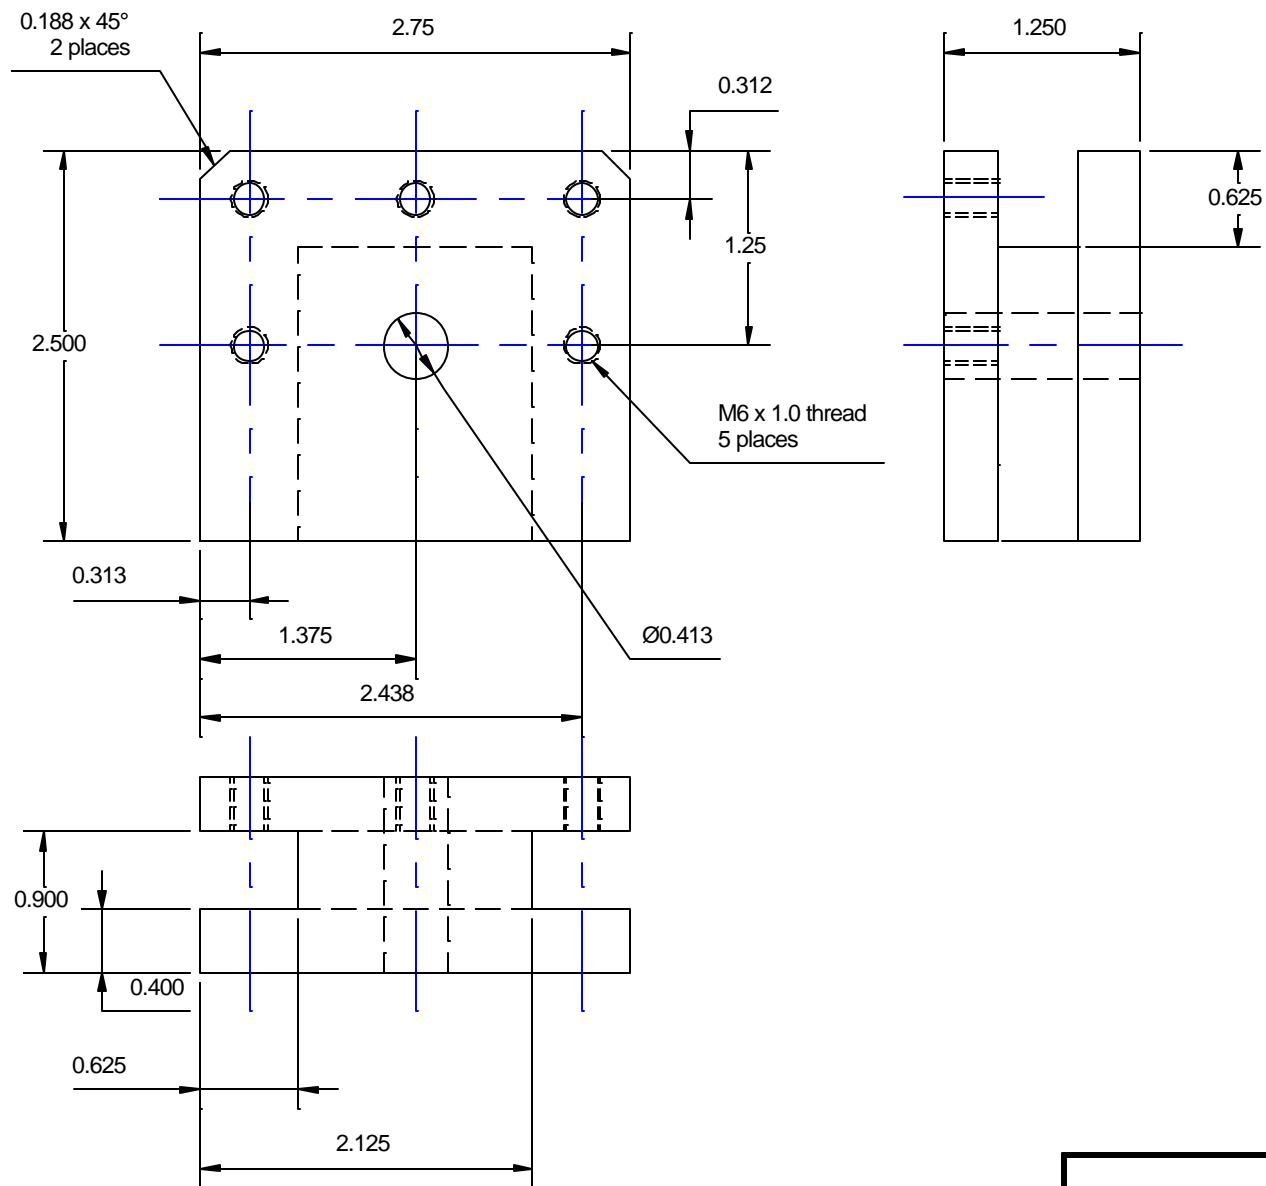

LittleMachineShop.com

© 2002 LittleMachineShop.com. All rights reserved.

Toolpost Grinder Mount Assy

Revision 0

Sheet 1 of 1

LittleMachineShop.com

© 2002 LittleMachineShop.com. All rights reserved.

TPG Mounting Block

Revision 0

Scale 1:1

Sheet 1 of 1

LittleMachineShop.com

© 2002 LittleMachineShop.com. All rights reserved.

TPG Mounting Arm

Revision 0

Sheet 1 of 1